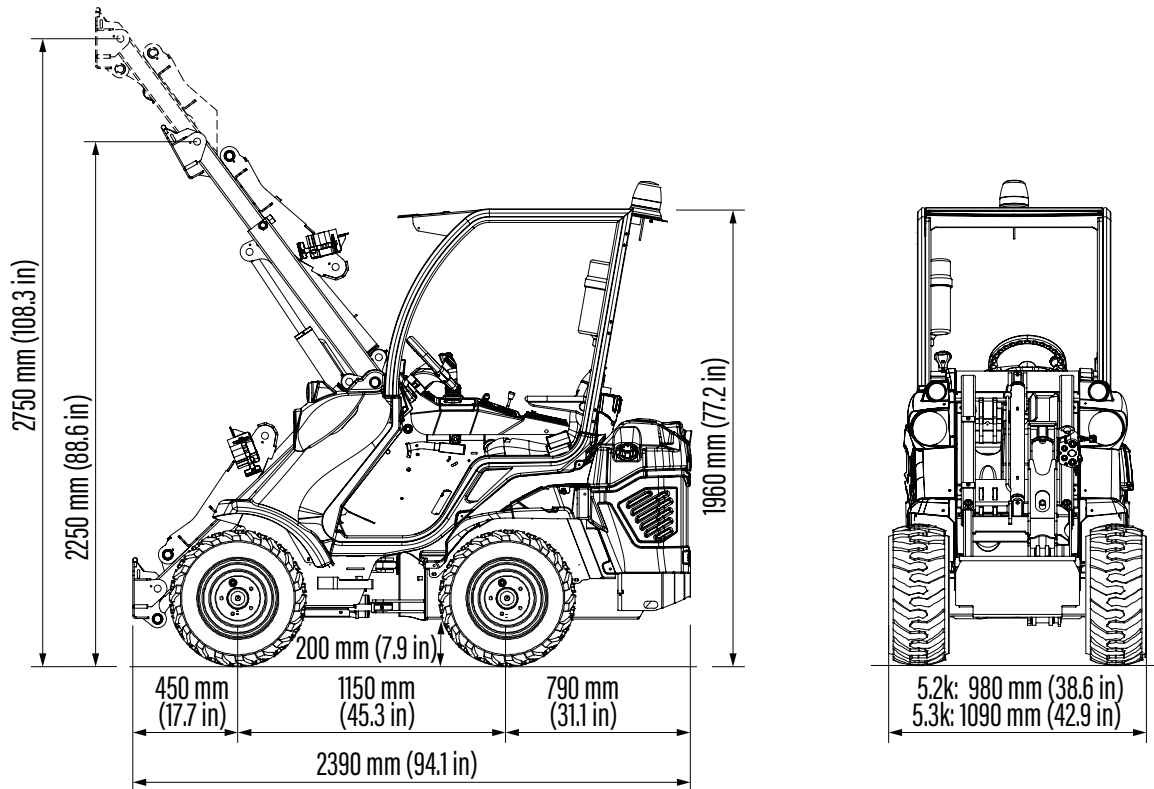

## 5 SERIES

 TIPPING LOAD <b>1200*</b> kg	 ENGINE POWER <b>25</b> hp	 SPEED <b>14</b> km/h	 FLOW RATE <b>50*</b> l/min	 LIFT HEIGHT <b>2,75</b> m
---	--	---	---	--

(\*) 5.3K

**ACI**  
ATTACHMENT  
CONTROL  
INTERFACE

Model	5.2 K	5.3 K
Engine	Kubota D902, 3 cyl. - 898 cc.	Kubota D1305, 3 cyl. - 1261 cc.
Emission Standard	Stage V and Tier 4 Final	
Power (Iso Gross) / Torque	25 HP / 55 Nm @ 2400 rpm	25 HP / 85 Nm @ 1700 rpm
Fuel	Diesel	
Transmission	Hydrostatic	
Drive speed (max.) (1)	14 km/h	12,5 km/h
Aux. hydraulics oil flow	34 l/min	50 l/min
Max. lifting height	2,75 m	
Tipping load, max (2)	1020 kg	1200 kg
Lifting capacity straight (3)	820 kg	900 kg
Lifting capacity fully articulated (4)	700 kg	740 kg
Breakout force / 50 cm (19.7 in)	800 kg	
Pushing force (c)	900 kgf	
Average ground pressure (w/standard tires)	905 kg/m <sup>2</sup>	854 kg/m <sup>2</sup>
Turning radius: inside/outside	890/1890 mm	800/2000 mm
Standard tires (Tractor profile)	23x8.50-12	23x10.50-12
Weight	1020 kg	1070 kg
Product Code	C977017	C977038

(1) Maximum speed that can be achieved with the largest diameter tires available, on a flat surface and machine without attachments. (2) Maximum load that can be lifted just off the ground when the machine is straight, with rear weights and boom not extended. Weight of attachment included. (3) Machine straight, with rear weights and boom not extended. Weight of attachment is included. (80% of tipping load) (4) Machine fully articulated, with rear weights and boom not extended. Weight of attachment is included.

Tires size	Height	Width
23x8.50-12	1960 mm (77.2 in)	980 mm (38.6 in)
23x10.50-12 ET-25	1960 mm (77.2 in)	1090 mm (42.9 in)
27x8.50-15	2010 mm (79.1 in)	1000 mm (39.4 in)
26x12.00-12 ET-50	1998 mm (78.6 in)	1200 mm (47.2 in)